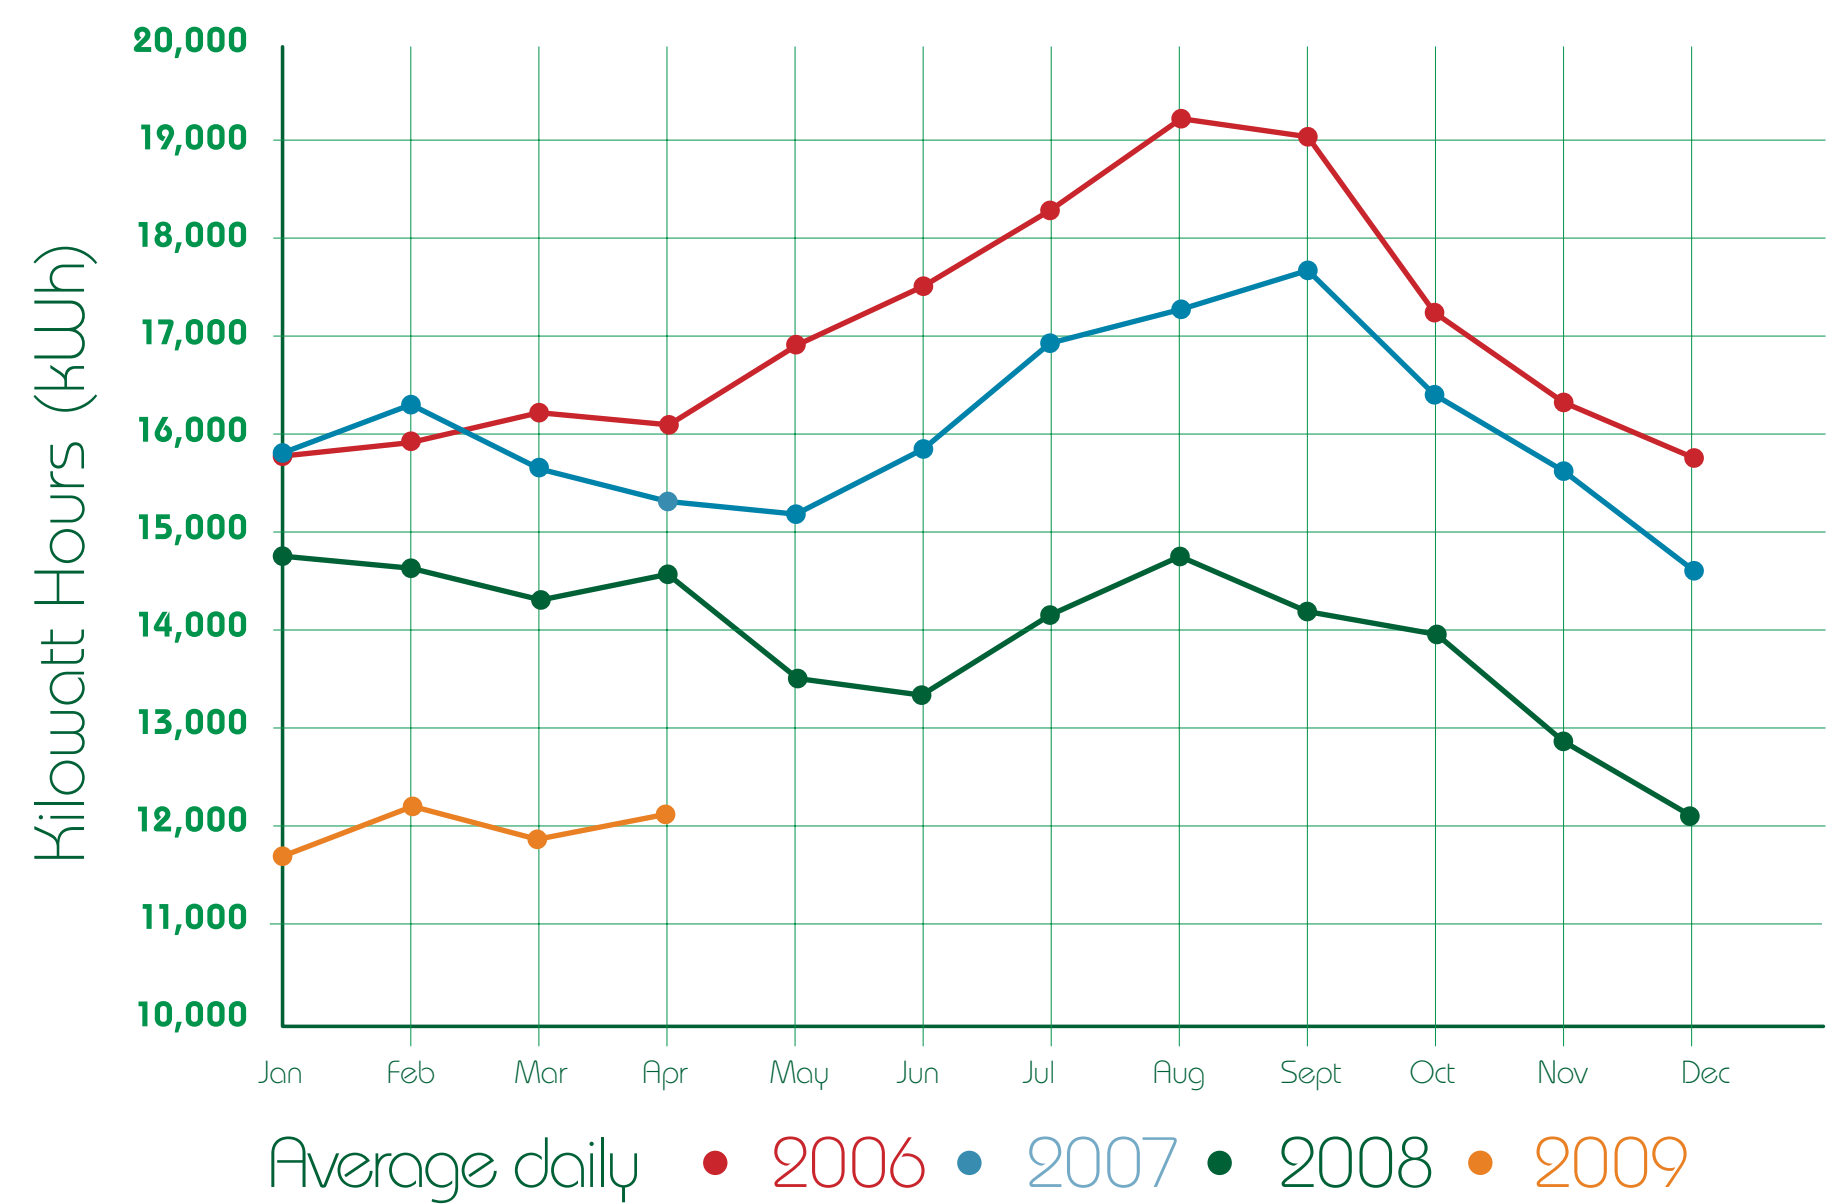

## Energy Efficiency

We have reduced our energy usage and are implementing new measures to save even more.

1,000 kWh = powers  for a month  
We've saved enough energy to power:

**Total =  1,618**